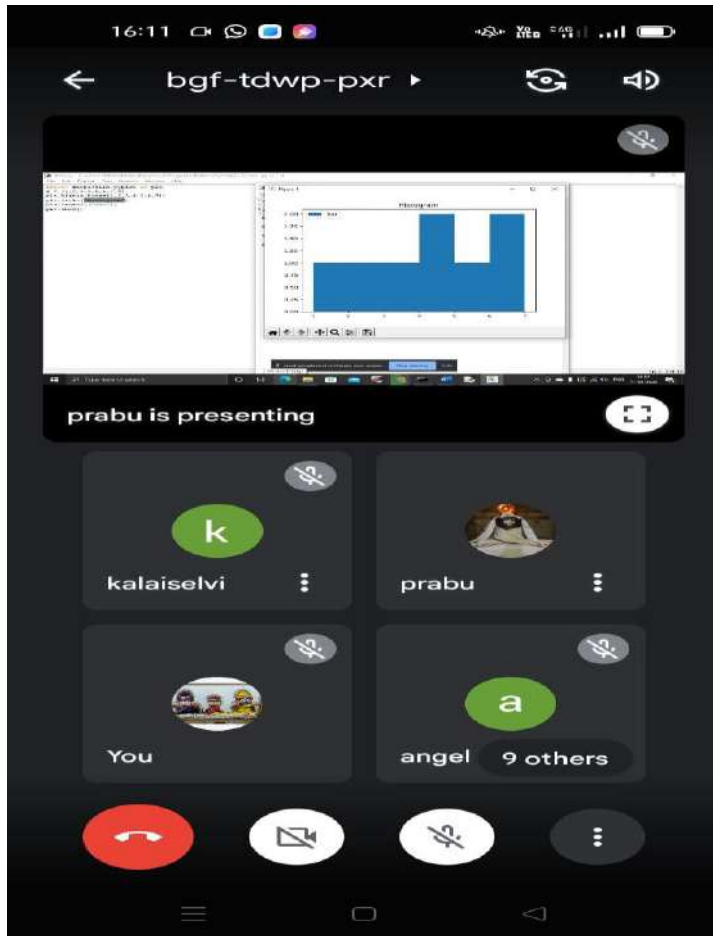

The resource person for the webinar is Mr.R.Prabhu, Arris Automation and Solutions, Coimbatore.

The Hands on training was conducted in online mode through google meet. The softwares such as Python, Tableau, TORA and NetX are demonstrated with *real* examples.

The Hands on training was attended by 16 Faculty Members. On 09.04.2022, the resource person clarified the queries raised by the faculty members through offline mode.

S. Kalaiselvi

Signature Of the Head of the Department

ASSOCIATE PROFESSOR AND HEAD,
DEPARTMENT OF MATHEMATICS,
SRI G.V.G VISALAKSHI COLLEGE
FOR WOMEN (AUTONOMOUS)
UDUMALPET - 642 125.

Department of Mathematics
FDP-Screen shots and photos

```

main.py
1 import matplotlib.pyplot as plt
2 import numpy as numpy
3 x = np.arange(0, 2*(np.pi), 0.1)
4 y = np.sin(x)
5 plt.plot(x, y)
6 plt.show()